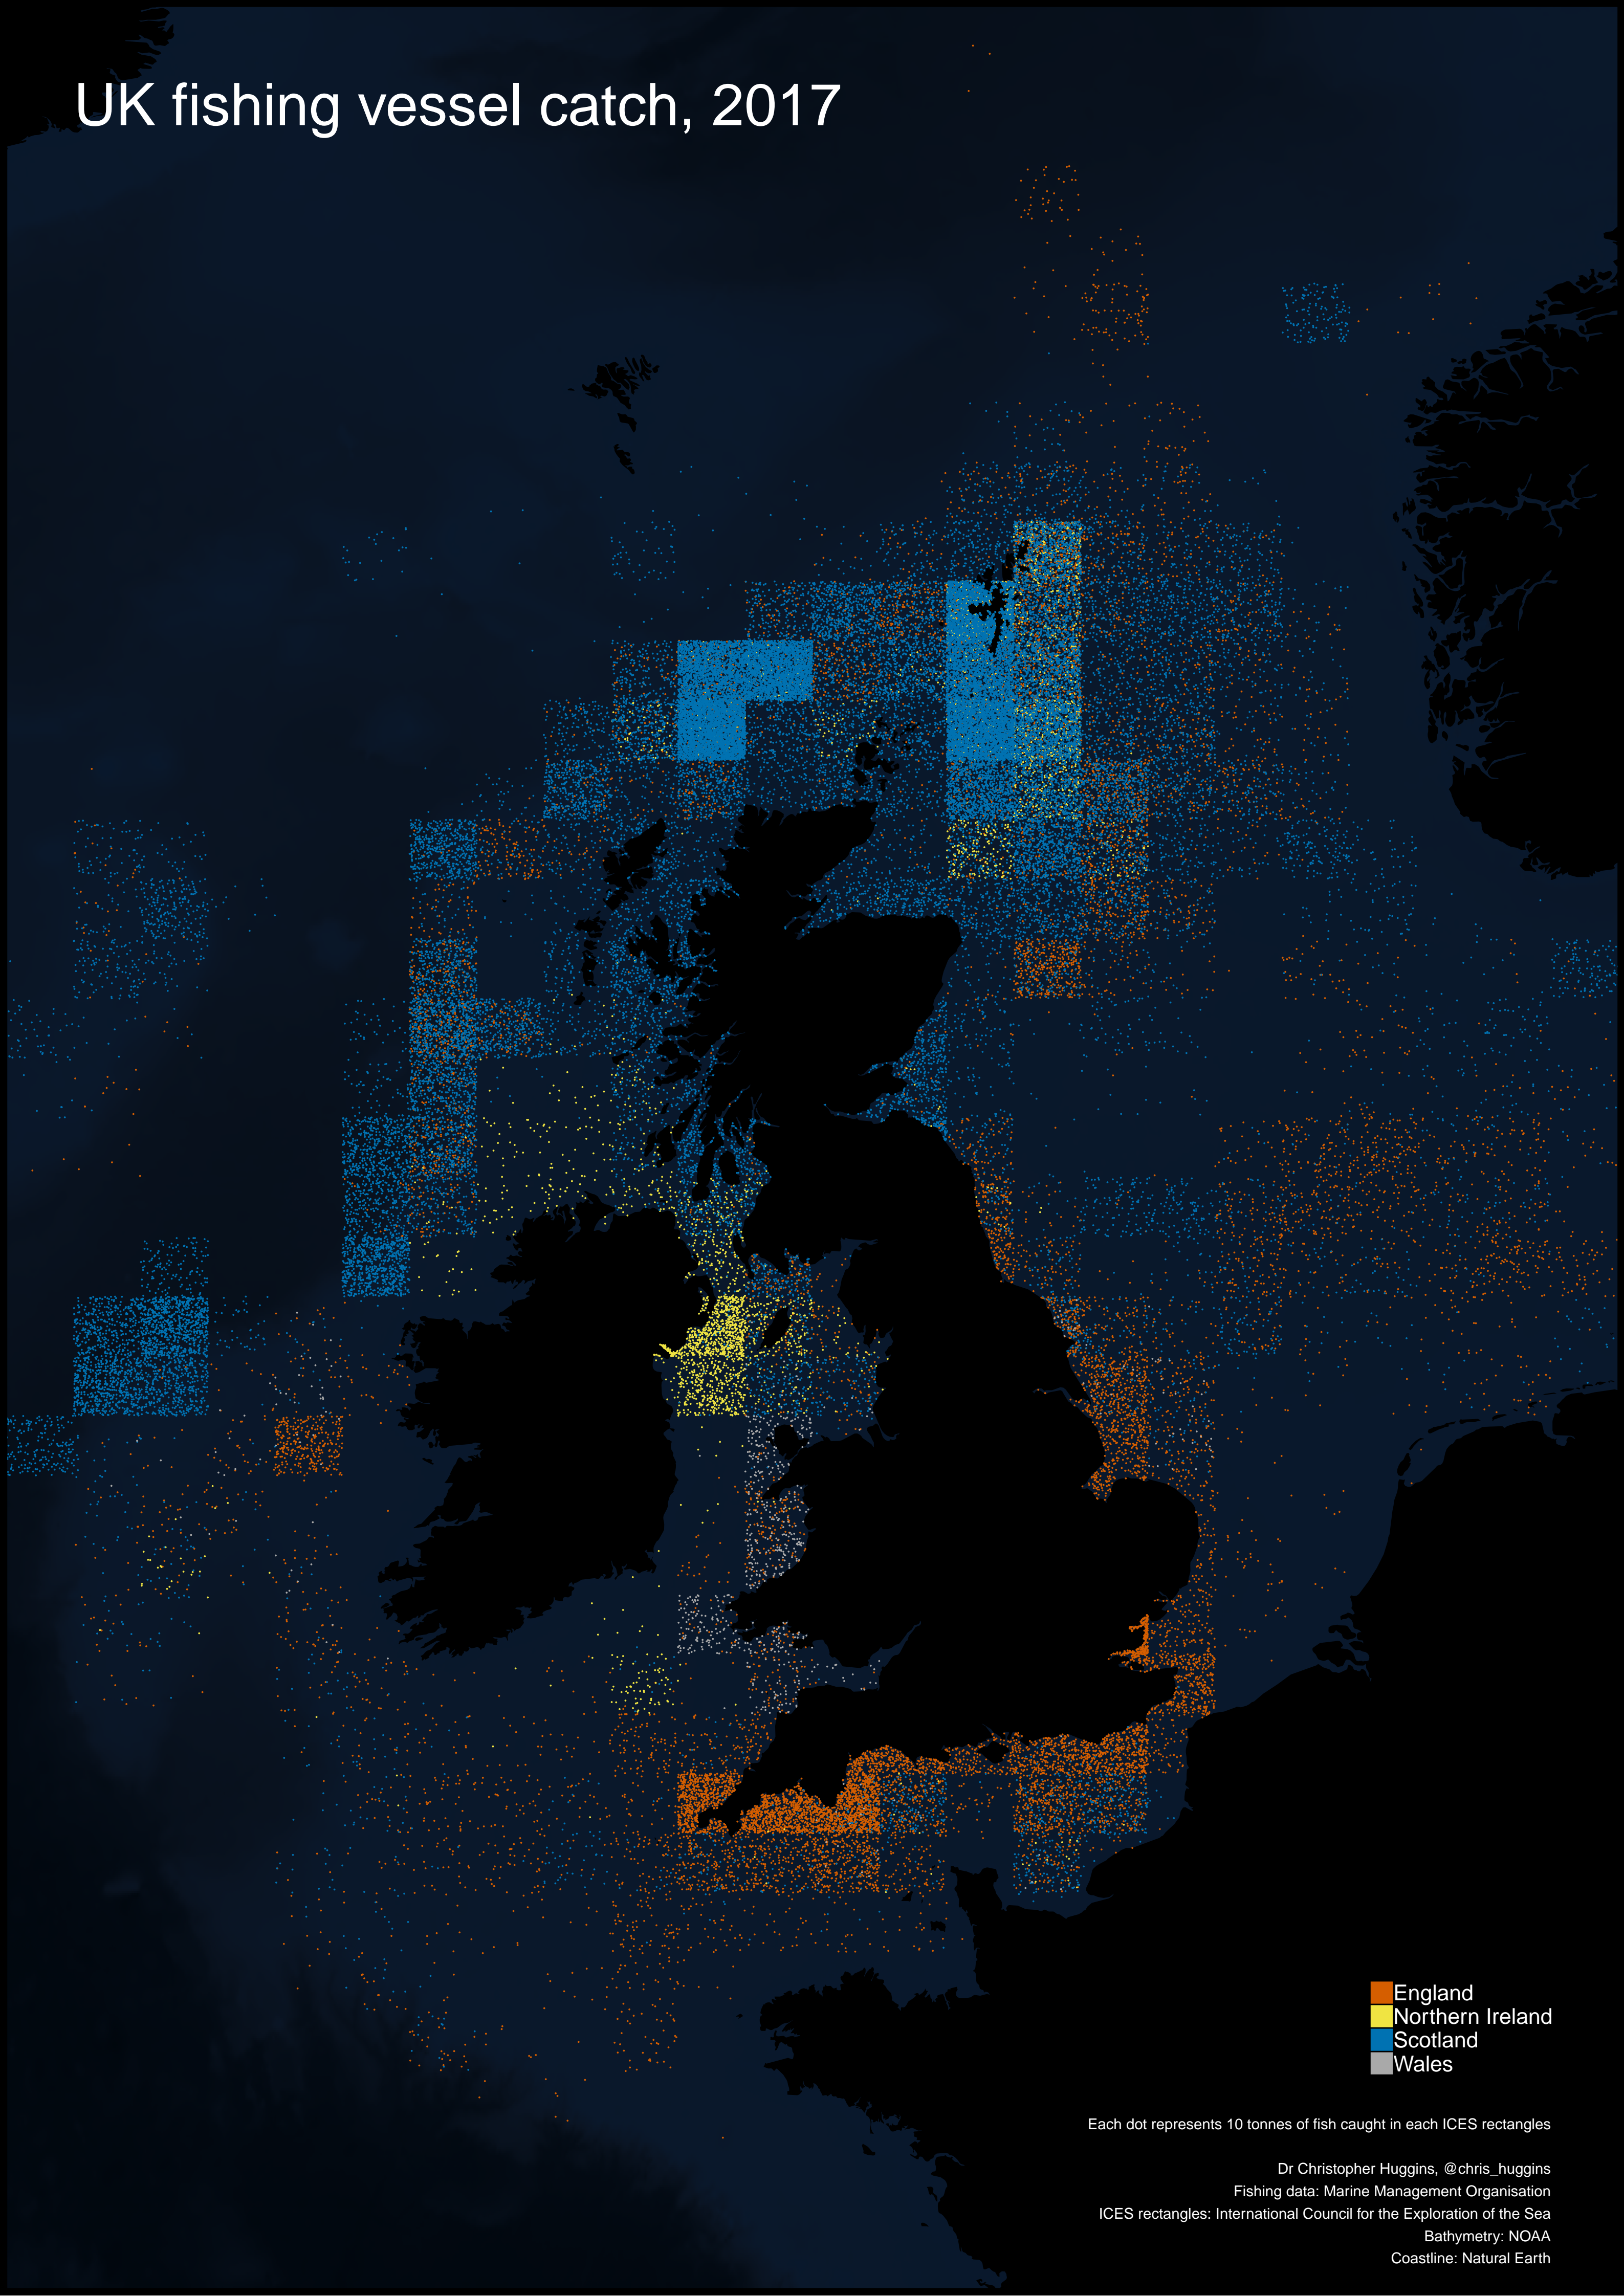

# UK fishing vessel catch, 2017

England  
Northern Ireland  
Scotland  
Wales

Each dot represents 10 tonnes of fish caught in each ICES rectangles

Dr Christopher Huggins, @chris\_huggins  
Fishing data: Marine Management Organisation  
ICES rectangles: International Council for the Exploration of the Sea  
Bathymetry: NOAA  
Coastline: Natural Earth